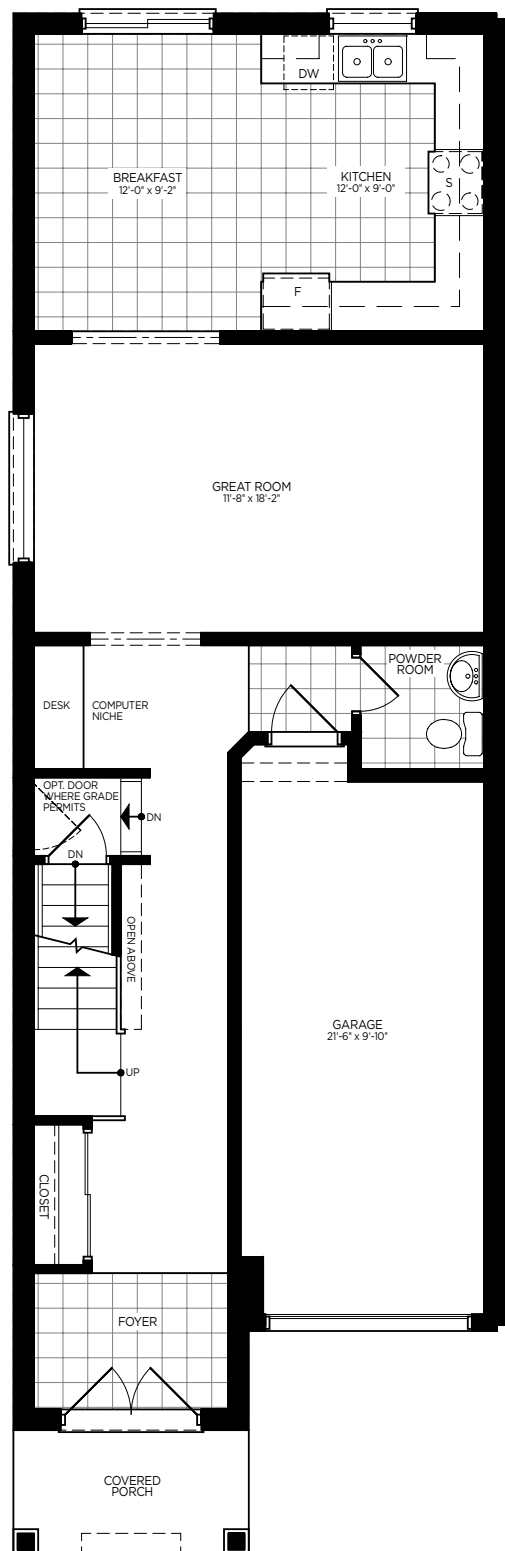

# BRETON 1,889 SQ.FT. - SEMI

MAIN LEVEL

LOWER LEVEL

UPPER LEVEL

Edgewood Greens

A Master Planned Community by FLATO®

# BRETON

1,889 SQ.FT. - SEMI

ELEVATION B

ELEVATION A

All dimensions are approximate and subject to change without notice. Illustrations are artist concepts only. E. & O. E. August 2018