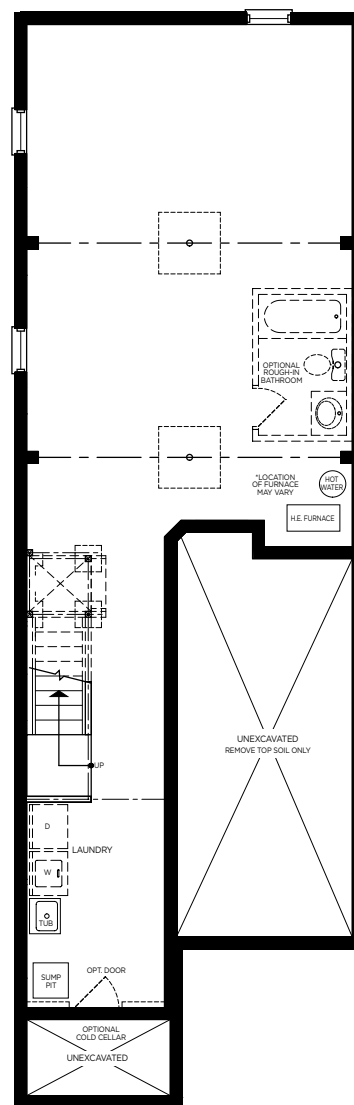

# BRETON 1,889 SQ.FT. - SEMI

MAIN LEVEL

LOWER LEVEL

UPPER LEVEL

Edgewood Greens

A Master Planned Community by FLATO®

# BRETON

1,889 SQ.FT. - SEMI

ELEVATION B

ELEVATION A

All dimensions are approximate and subject to change without notice. Illustrations are artist concepts only. E. & O. E. August 2018