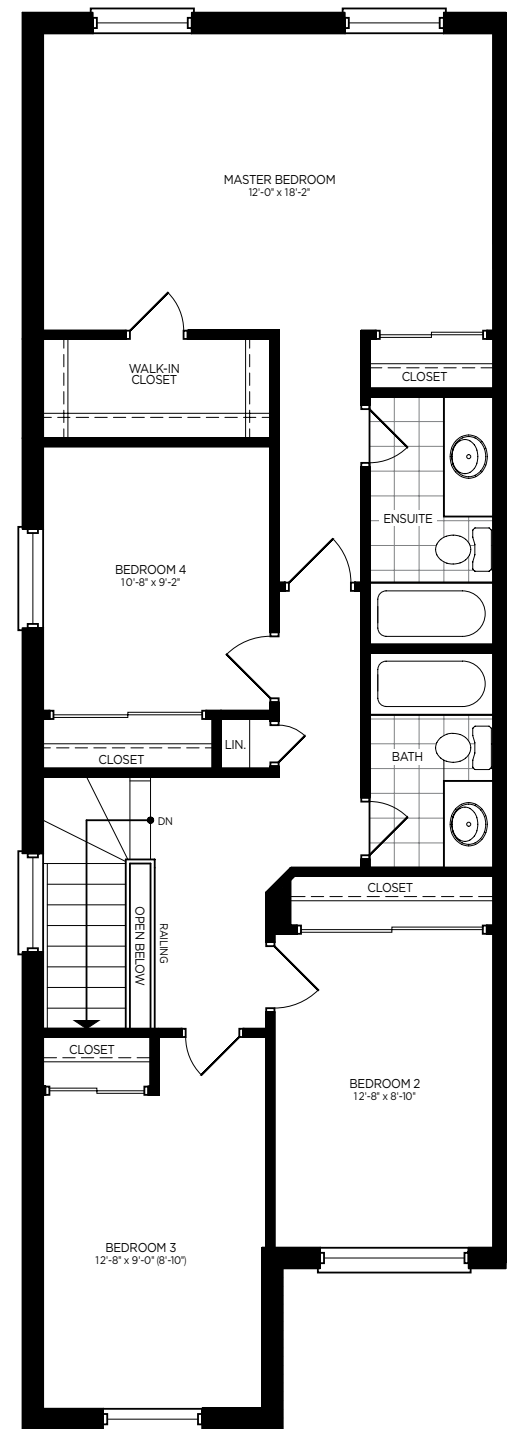

# BRETON 1,889 SQ.FT. - SEMI

MAIN LEVEL

LOWER LEVEL

UPPER LEVEL

Edgewood Greens

A Master Planned Community by FLATO®

# BRETON

1,889 SQ.FT. - SEMI

ELEVATION B

ELEVATION A

All dimensions are approximate and subject to change without notice. Illustrations are artist concepts only. E. & O. E. August 2018