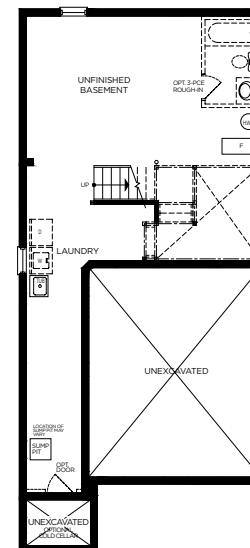

Edgewood Greens

A Master Planned Community by FLATO®

HIGH PARK 1,751 SQ.FT.

MAIN LEVEL

ALT. MAIN LEVEL

UPPER LEVEL

LOWER LEVEL

ELEVATION C

Edgewood Greens

A Master Planned Community by FLATO®

HIGH PARK

1,751 SQ.FT.

ELEVATION A

ELEVATION B

ELEVATION C