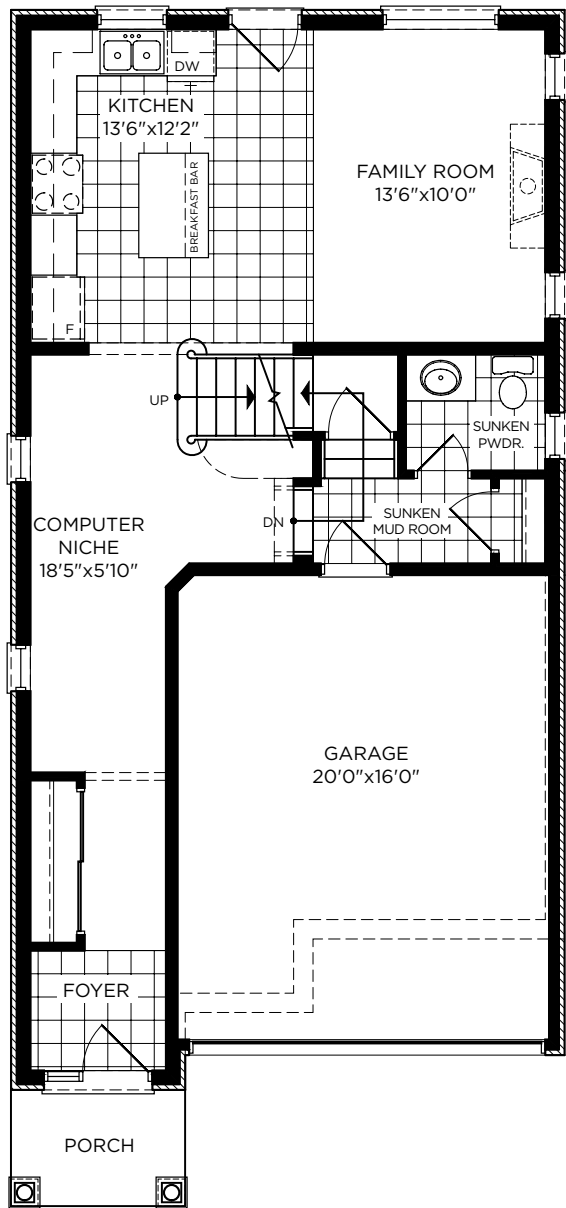

Edgewood Greens

A Master Planned Community by FLATO®

HIGH PARK 1,751 SQ.FT.

MAIN LEVEL

ALT. MAIN LEVEL

UPPER LEVEL

LOWER LEVEL

ELEVATION C

Edgewood Greens

A Master Planned Community by FLATO®

HIGH PARK

1,751 SQ.FT.

ELEVATION A

ELEVATION B

ELEVATION C