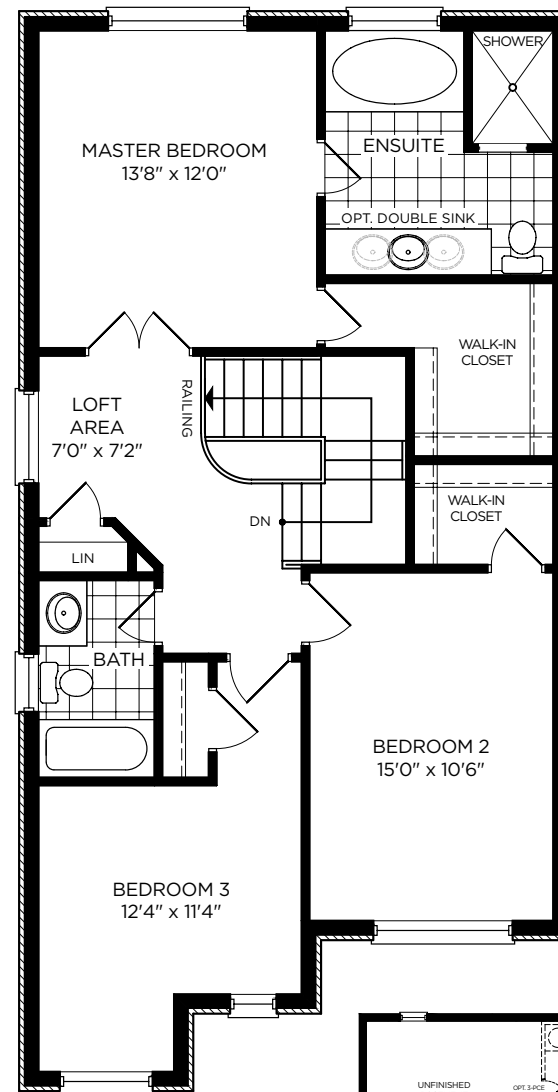

Edgewood Greens

A Master Planned Community by FLATO®

HIGH PARK 1,751 SQ.FT.

MAIN LEVEL

ALT. MAIN LEVEL

UPPER LEVEL

LOWER LEVEL

ELEVATION C

Edgewood Greens

A Master Planned Community by FLATO®

HIGH PARK

1,751 SQ.FT.

ELEVATION A

ELEVATION B

ELEVATION C