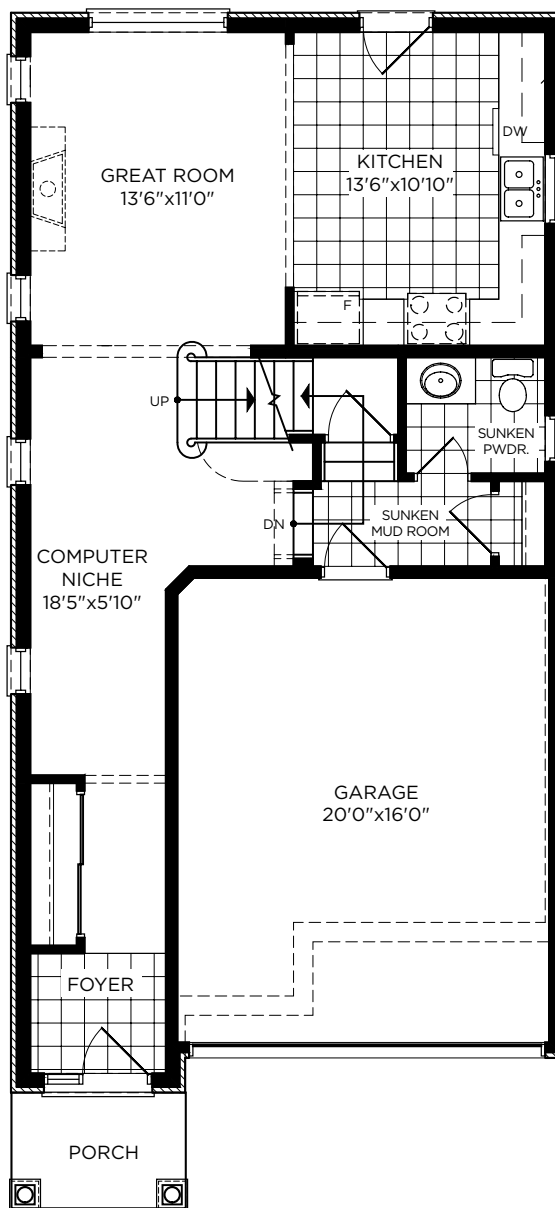

Edgewood Greens

A Master Planned Community by FLATO®

HIGH PARK 1,751 SQ.FT.

MAIN LEVEL

ALT. MAIN LEVEL

UPPER LEVEL

LOWER LEVEL

ELEVATION C

Edgewood Greens

A Master Planned Community by FLATO®

HIGH PARK

1,751 SQ.FT.

ELEVATION A

ELEVATION B

ELEVATION C