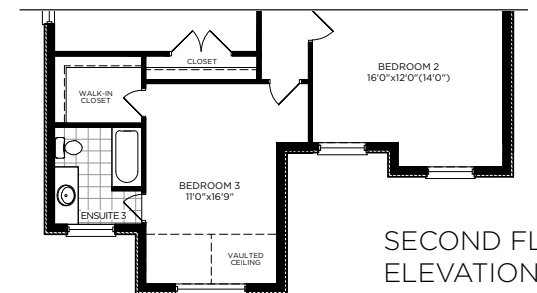

SECOND FLOOR ELEVATION C