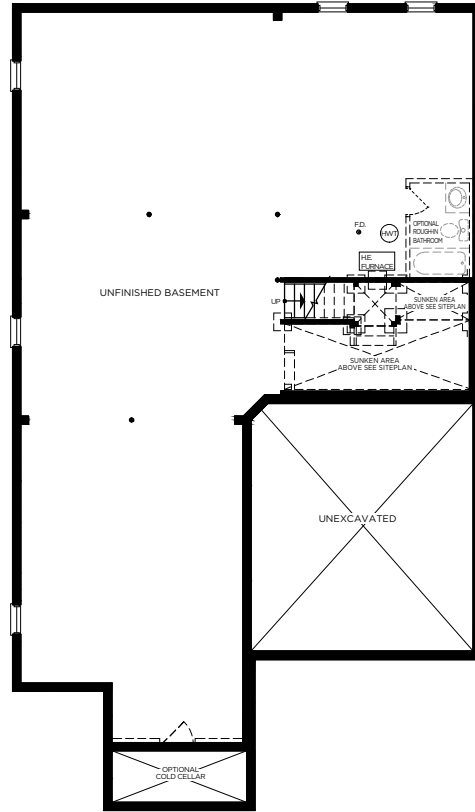

Edgewood Greens

A Master Planned Community by FLATO®

SERENGETI

4,077 SQ. FT.

ELEVATION B

ELEVATION C

All dimensions are approximate and subject to change without notice. Illustrations are artist concepts only.
E. & O. E. November 2020

ELEVATION A

Edgewood Greens

A Master Planned Community by FLATO®

SERENGETI

4,077 SQ. FT.

BASEMENT ELEVATION A, B & C

FIRST FLOOR ELEVATION A & B

FIRST FLOOR ELEVATION C