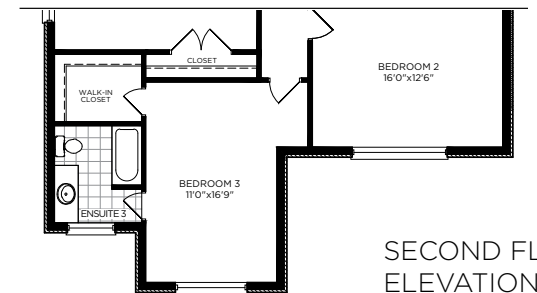

SECOND FLOOR ELEVATION B