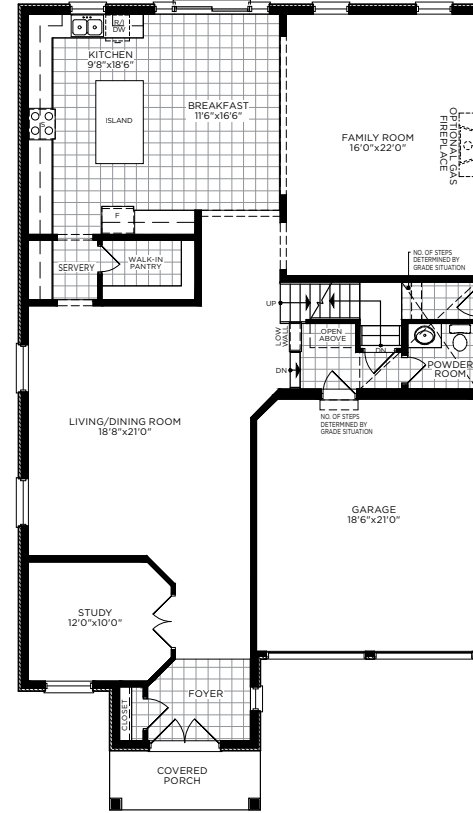

Edgewood Greens

A Master Planned Community by FLATO®

SERENGETI

4,077 SQ. FT.

ELEVATION B

ELEVATION C

All dimensions are approximate and subject to change without notice. Illustrations are artist concepts only.
E. & O. E. November 2020

ELEVATION A

Edgewood Greens

A Master Planned Community by FLATO®

SERENGETI

4,077 SQ. FT.

BASEMENT ELEVATION A, B & C

FIRST FLOOR ELEVATION A & B

FIRST FLOOR ELEVATION C

SECOND FLOOR ELEVATION A

SECOND FLOOR ELEVATION B

SECOND FLOOR ELEVATION C