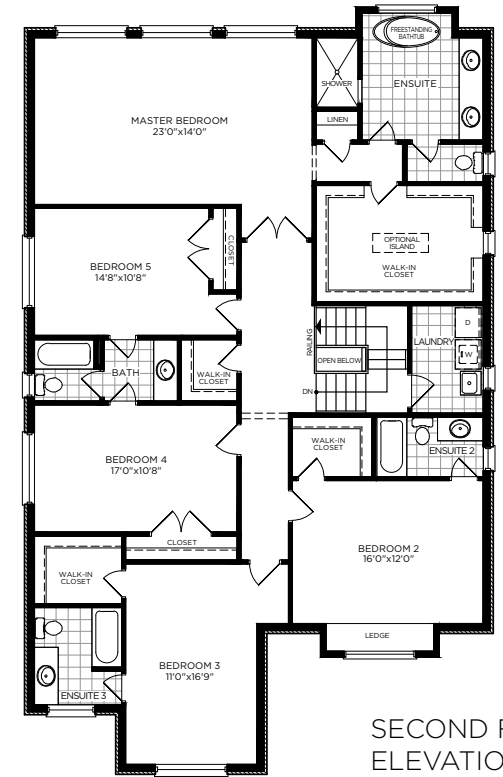

Edgewood Greens

A Master Planned Community by FLATO®

SERENGETI

4,077 SQ. FT.

ELEVATION B

ELEVATION C

All dimensions are approximate and subject to change without notice. Illustrations are artist concepts only.
E. & O. E. November 2020

ELEVATION A

Edgewood Greens

A Master Planned Community by FLATO®

SERENGETI

4,077 SQ. FT.

BASEMENT ELEVATION A, B & C

FIRST FLOOR ELEVATION A & B

FIRST FLOOR ELEVATION C

SECOND FLOOR ELEVATION A

SECOND FLOOR ELEVATION B

SECOND FLOOR ELEVATION C