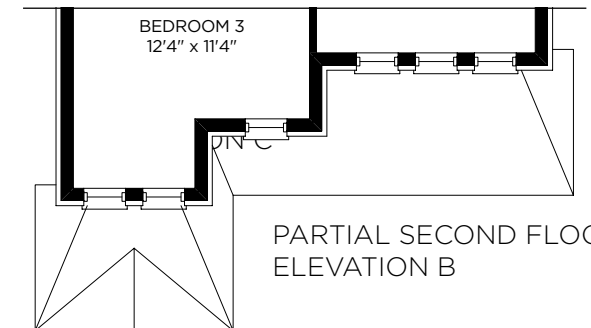

PARTIAL SECOND FLOOR
ELEVATION B