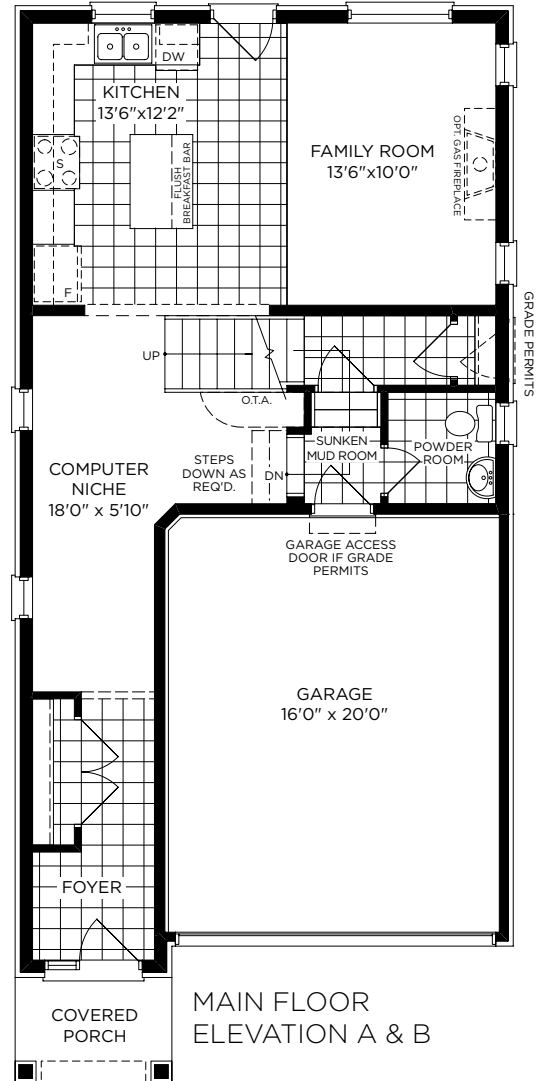

Edgewood Greens

A Master Planned Community by FLATO®

HIGH PARK V2

1,751 SQ. FT.

ELEVATION A

ELEVATION B

All dimensions are approximate and subject to change without notice. Illustrations are artist concepts only.
E. & O. E. December 2021

ELEVATION C

Edgewood Greens

A Master Planned Community by FLATO®

HIGH PARK V2

1,751 SQ. FT.

BASEMENT
ELEVATION A, B & C

MAIN FLOOR
ELEVATION A & B

SECOND FLOOR
ELEVATION A & C