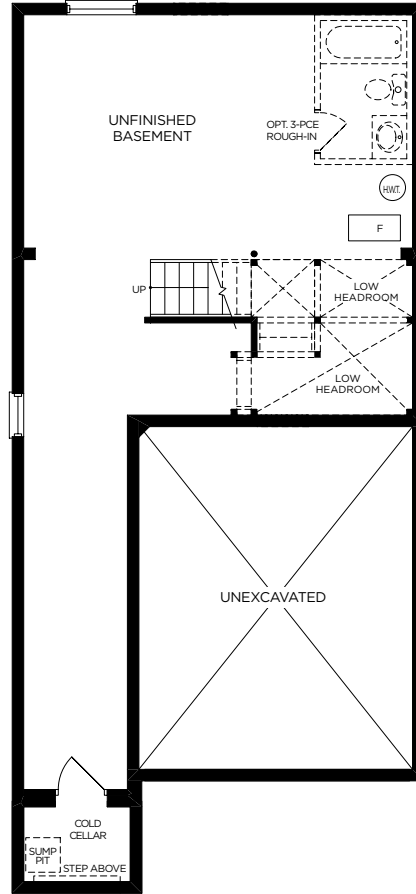

Edgewood Greens

A Master Planned Community by FLATO®

HIGH PARK V2

1,751 SQ. FT.

ELEVATION A

ELEVATION B

All dimensions are approximate and subject to change without notice. Illustrations are artist concepts only.
E. & O. E. December 2021

ELEVATION C

Edgewood Greens

A Master Planned Community by FLATO®

HIGH PARK V2

1,751 SQ. FT.

BASEMENT
ELEVATION A, B & C

MAIN FLOOR
ELEVATION A & B

SECOND FLOOR
ELEVATION A & C