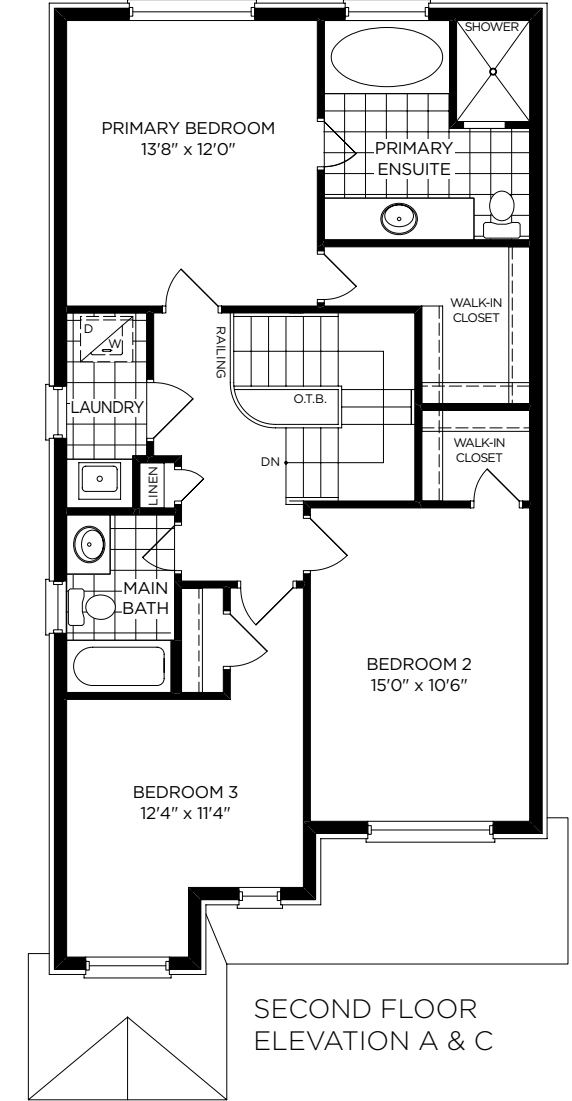

Edgewood Greens

A Master Planned Community by FLATO®

HIGH PARK V2

1,751 SQ. FT.

ELEVATION A

ELEVATION B

All dimensions are approximate and subject to change without notice. Illustrations are artist concepts only.
E. & O. E. December 2021

ELEVATION C

Edgewood Greens

A Master Planned Community by FLATO®

HIGH PARK V2

1,751 SQ. FT.

BASEMENT
ELEVATION A, B & C

MAIN FLOOR
ELEVATION A & B

SECOND FLOOR
ELEVATION A & C

PARTIAL MAIN FLOOR
ELEVATION C

PARTIAL SECOND FLOOR
ELEVATION B