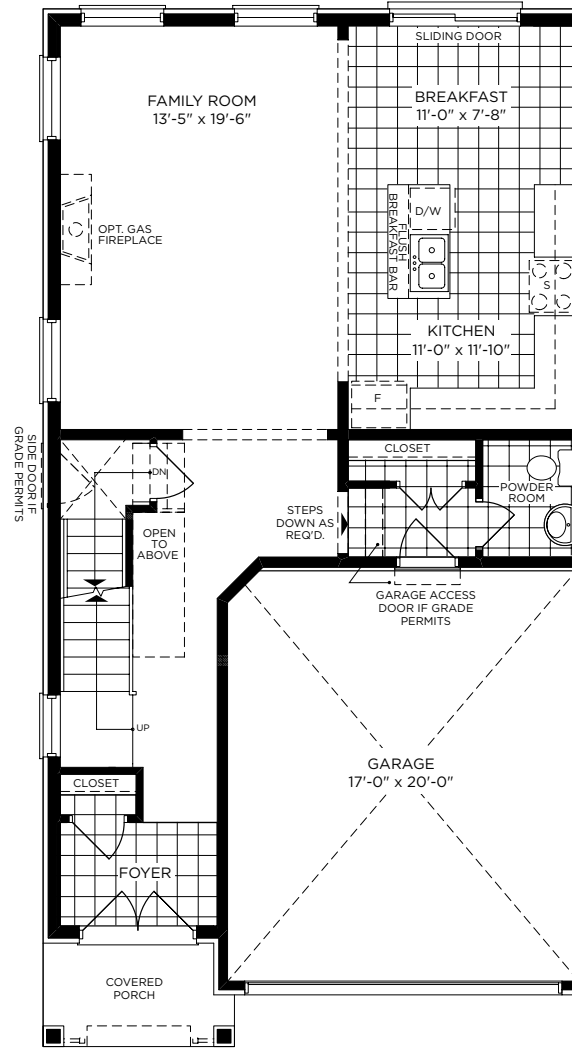

Edgewood Greens

A Master Planned Community by FLATO®

HUMBER V2

2,110 SQ. FT.

ELEVATION A

ELEVATION B

All dimensions are approximate and subject to change without notice. Illustrations are artist concepts only.
E. & O. E. December 2021

ELEVATION C

Edgewood Greens

A Master Planned Community by FLATO®

HUMBER V2 2,110 SQ. FT.

BASEMENT
ELEVATION A, B & C

MAIN FLOOR
ELEVATION A, B & C

SECOND FLOOR
ELEVATION A

PARTIAL SECOND FLOOR
ELEVATION B

PARTIAL SECOND FLOOR
ELEVATION C