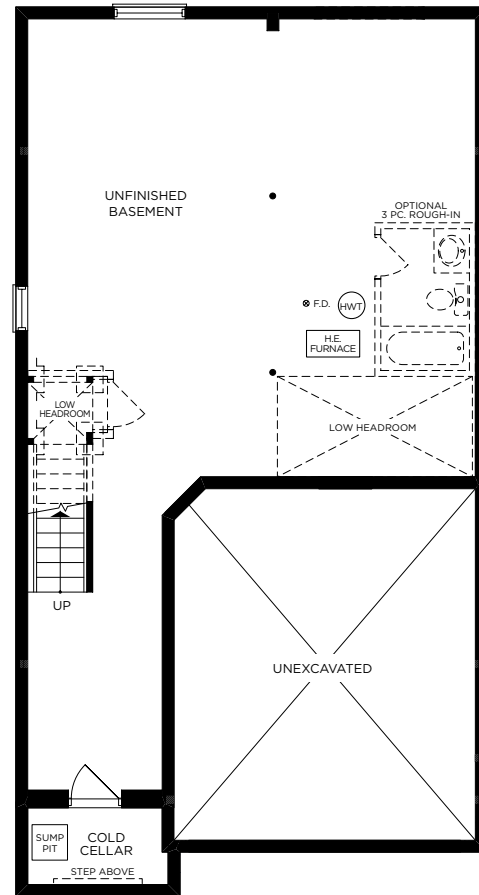

Edgewood Greens

A Master Planned Community by FLATO®

HUMBER V2

2,110 SQ. FT.

ELEVATION A

ELEVATION B

All dimensions are approximate and subject to change without notice. Illustrations are artist concepts only.
E. & O. E. December 2021

ELEVATION C

Edgewood Greens

A Master Planned Community by FLATO®

HUMBER V2 2,110 SQ. FT.

BASEMENT
ELEVATION A, B & C

MAIN FLOOR
ELEVATION A, B & C

SECOND FLOOR
ELEVATION A

PARTIAL SECOND FLOOR
ELEVATION B