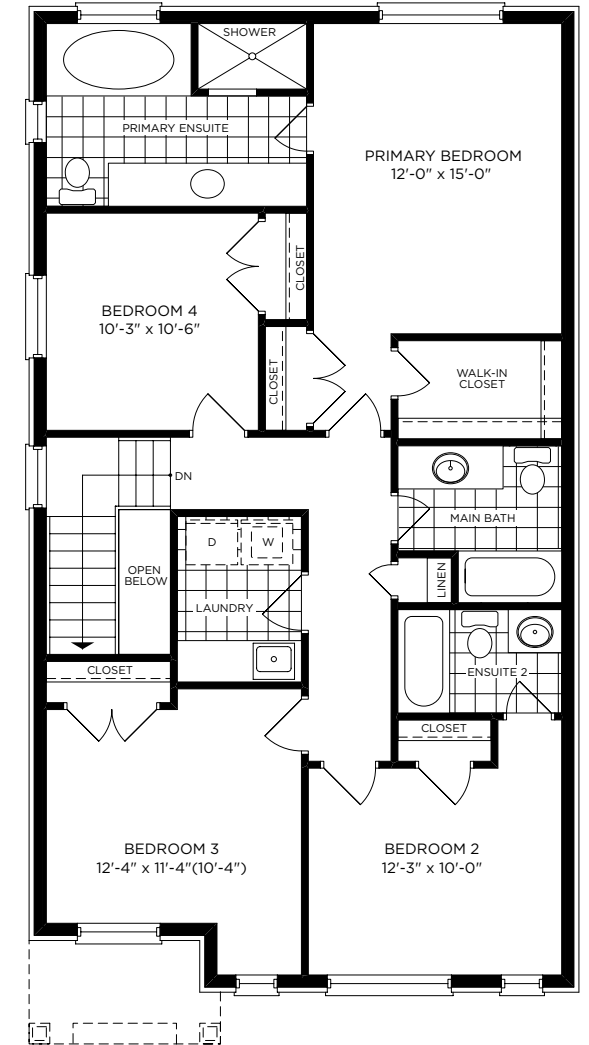

Edgewood Greens

A Master Planned Community by FLATO®

HUMBER V2

2,110 SQ. FT.

ELEVATION A

ELEVATION B

All dimensions are approximate and subject to change without notice. Illustrations are artist concepts only.
E. & O. E. December 2021

ELEVATION C

Edgewood Greens

A Master Planned Community by FLATO®

HUMBER V2 2,110 SQ. FT.

BASEMENT
ELEVATION A, B & C

MAIN FLOOR
ELEVATION A, B & C

SECOND FLOOR
ELEVATION A

PARTIAL SECOND FLOOR
ELEVATION B