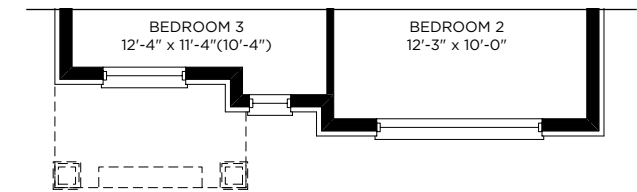

Edgewood Greens

A Master Planned Community by FLATO®

HUMBER V2

2,110 SQ. FT.

ELEVATION A

ELEVATION B

All dimensions are approximate and subject to change without notice. Illustrations are artist concepts only.
E. & O. E. December 2021

ELEVATION C

Edgewood Greens

A Master Planned Community by FLATO®

HUMBER V2 2,110 SQ. FT.

BASEMENT
ELEVATION A, B & C

MAIN FLOOR
ELEVATION A, B & C

SECOND FLOOR
ELEVATION A

PARTIAL SECOND FLOOR
ELEVATION B