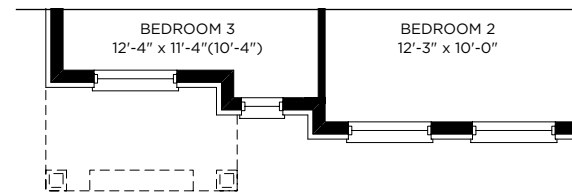

Edgewood Greens

A Master Planned Community by FLATO®

HUMBER V2

2,110 SQ. FT.

ELEVATION A

ELEVATION B

All dimensions are approximate and subject to change without notice. Illustrations are artist concepts only.
E. & O. E. December 2021

ELEVATION C

Edgewood Greens

A Master Planned Community by FLATO®

HUMBER V2 2,110 SQ. FT.

BASEMENT
ELEVATION A, B & C

MAIN FLOOR
ELEVATION A, B & C

SECOND FLOOR
ELEVATION A

PARTIAL SECOND FLOOR
ELEVATION B